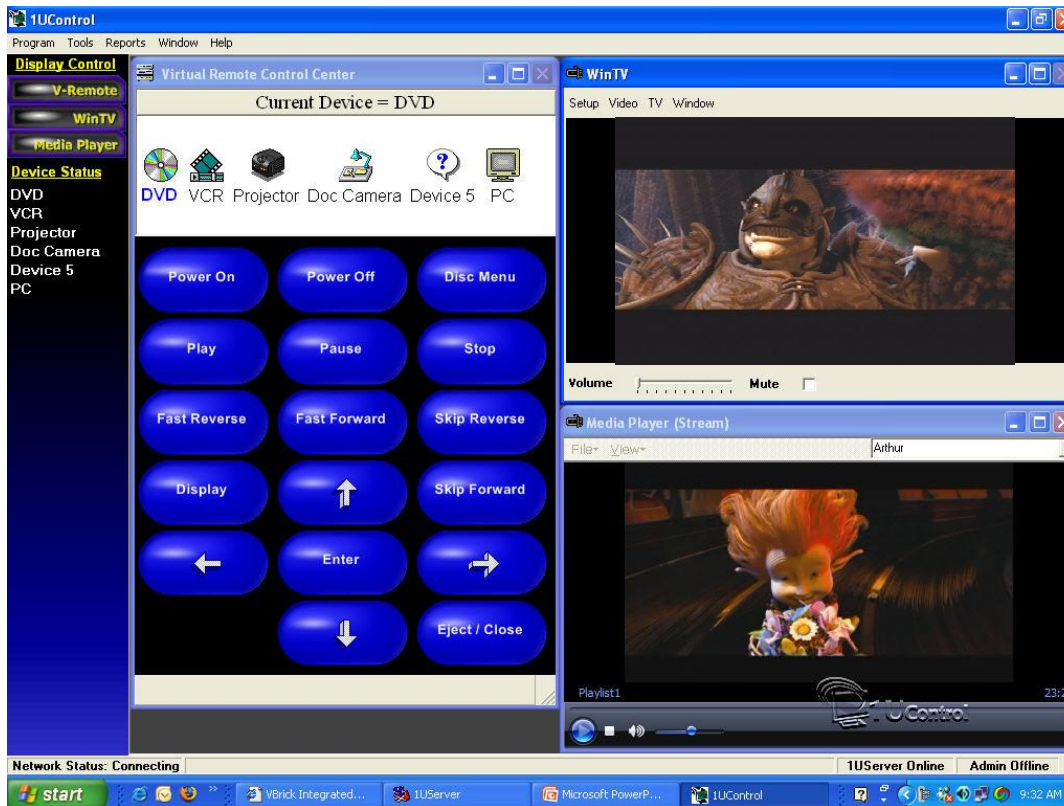

IUControl provides all classroom control on a easy to use interface.

Provides teacher with ability to control, preview and record all classroom and district media.

Video Capture Card

- Tunes Cable TV
- ATSC
- Displays S-VHS
- Composite
- Records incoming Video for Content Creation and Lesson Plans

Minimal Mode

Can be moved anywhere on the screen. Show or don't show video window.

Whiteboard Mode

- Allows Mobility in the classroom utilizing Air Slate control while moving about the classroom

Whiteboard Mode