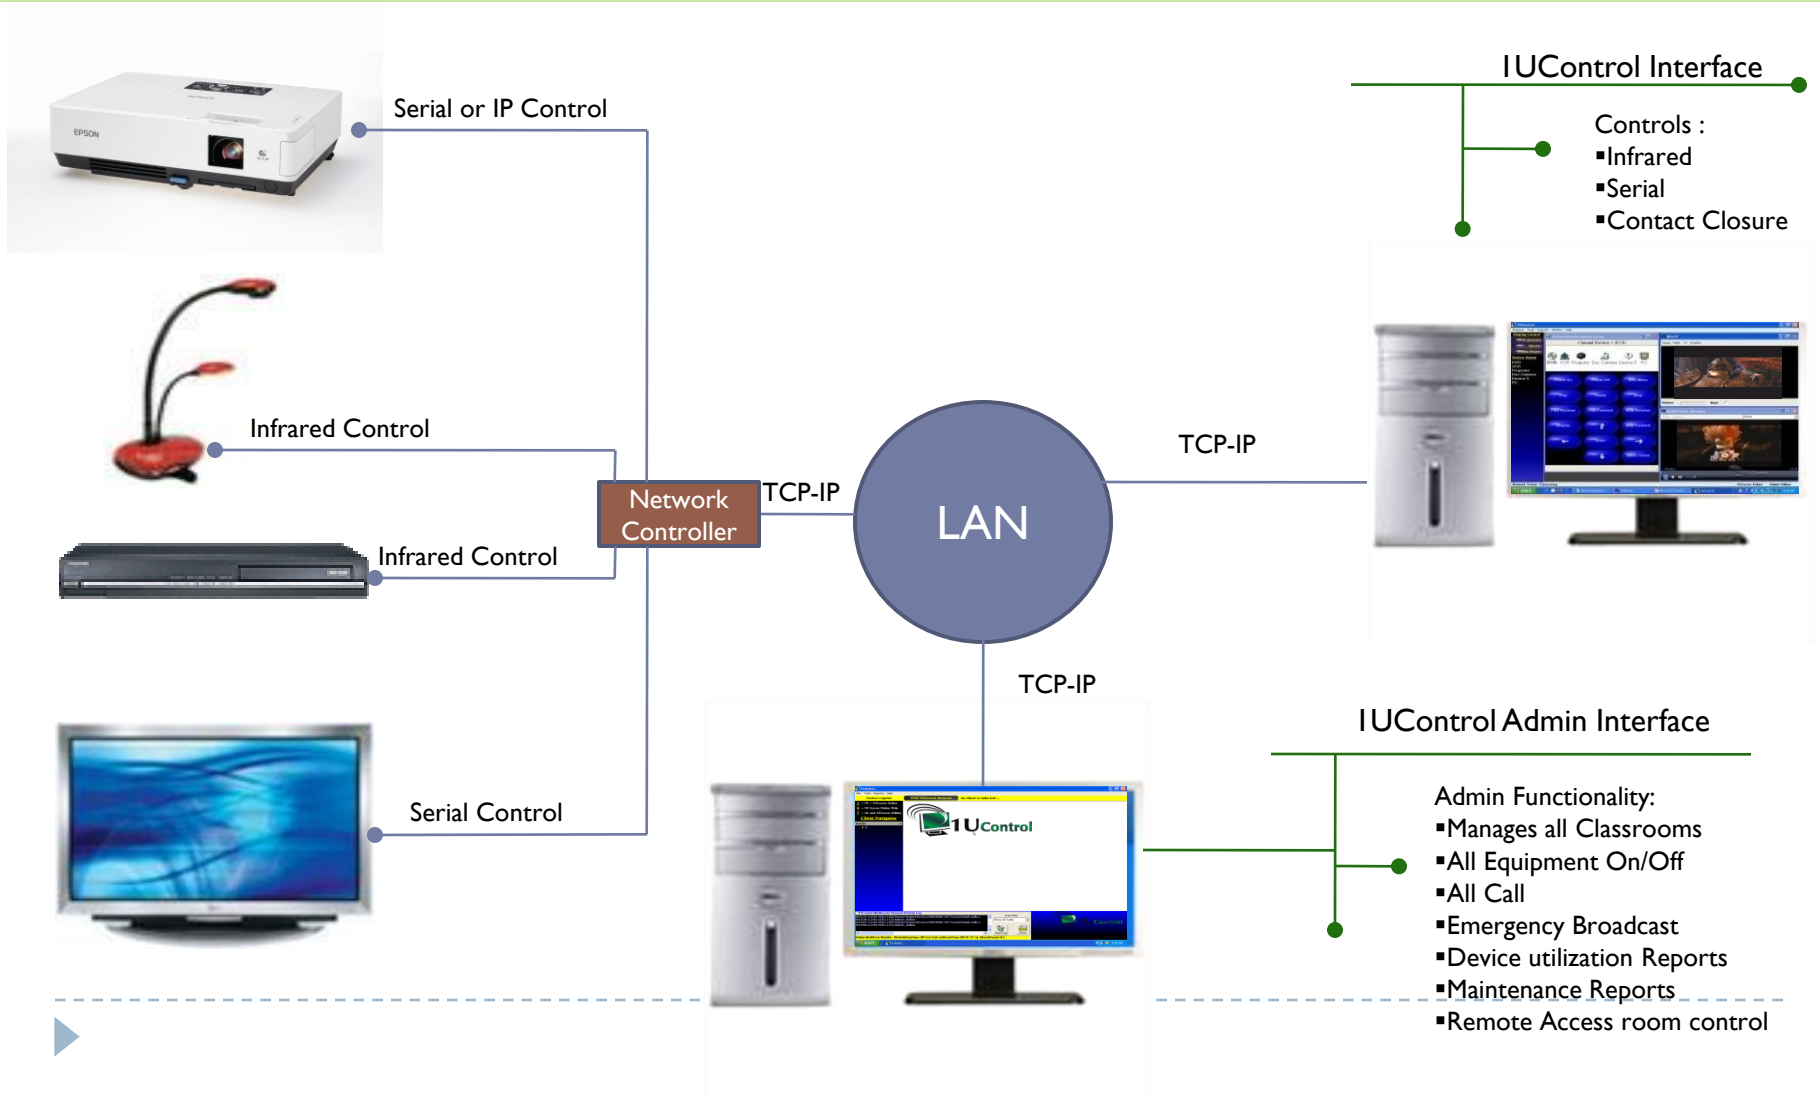

- DVD/VCR
- Projector
- Electric Projection Screen
- Flat Panel
- Document camera

Programmable Interface

- Built-in IR Learner software
- Macro's
- Provides Utilization Reports
- Device Usage
- Filter
- Bulb
- Media Usage

IUControl provides all classroom control on a easy to use interface.

Provides teacher with ability to control, preview and record all classroom and district media.

Video Capture Card

- Tunes Cable TV
- ATSC
- Displays S-VHS
- Composite
- Records incoming Video for Content Creation and Lesson Plans

Stream Media Decoder

- Eliminates the need for hardware decoders
- Supports These Streaming Formats:
- MPEG-1
 - MPEG-2
 - MPEG-4
 - Windows Media

Minimal Mode

- Provides valuable screen real estate to work on other applications while videos are playing while maintaining control of your presentation

Minimal Mode

Can be moved anywhere on the screen. Show or don't show video window.

Whiteboard Mode

- Allows Mobility in the classroom utilizing Air Slate control while moving about the classroom

Whiteboard Mode